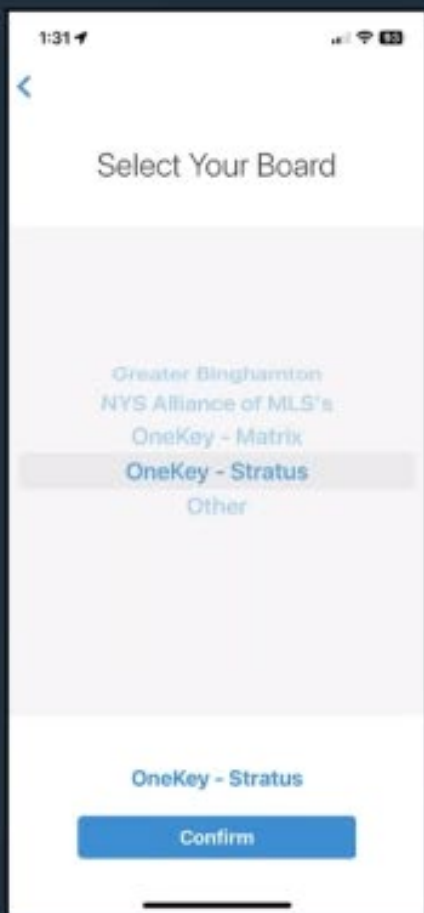

## How to log into MLS Touch?

**STRATUS USERS!**

### USERNAME

Add "L-" in front of your 5- or 6-digit Stratus member number